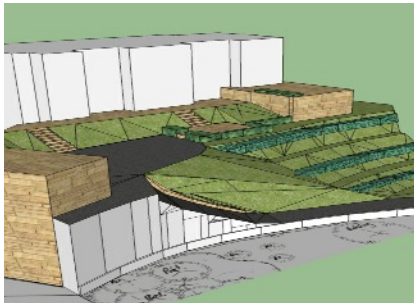

More about this course

Please check the timetable for the tutor of your chosen course date

A one day course that will take your CAD skills to the next level.

This course is intended for those with some previous experience of SketchUp and is specifically aimed at use in garden design.

The perfect follow-on course after attending our SketchUp for Beginners course.

Clients often find it challenging to picture the finished garden when looking at a master layout plan. Anything that we can do to help them will help us to sell our design ideas.

Being able to see and think in 3D is also helpful for the designer and the process itself. You can use the system to create perspective views of the garden, 'walk throughs' of the site and even sections through the computer generated model of your garden.

Please note that you will be required to bring your own laptop in order to undertake the tutored exercises and monitored tasks.

Please come with SketchUp Make already downloaded - more details can be found at: [SketchUp Make](#) on the internet.

Exercises include

- Sandbox
- Materials Palette
- Text preferences
- Using components
- Geo location
- Animation
- Creating sections
- Styles

Tea, coffee and a delicious lunch are included and all levels of previous experience welcome. Come and get to know like-minded people and escape from your busy schedule to our lovely rural location.

Courses will only run with a minimum of three students.